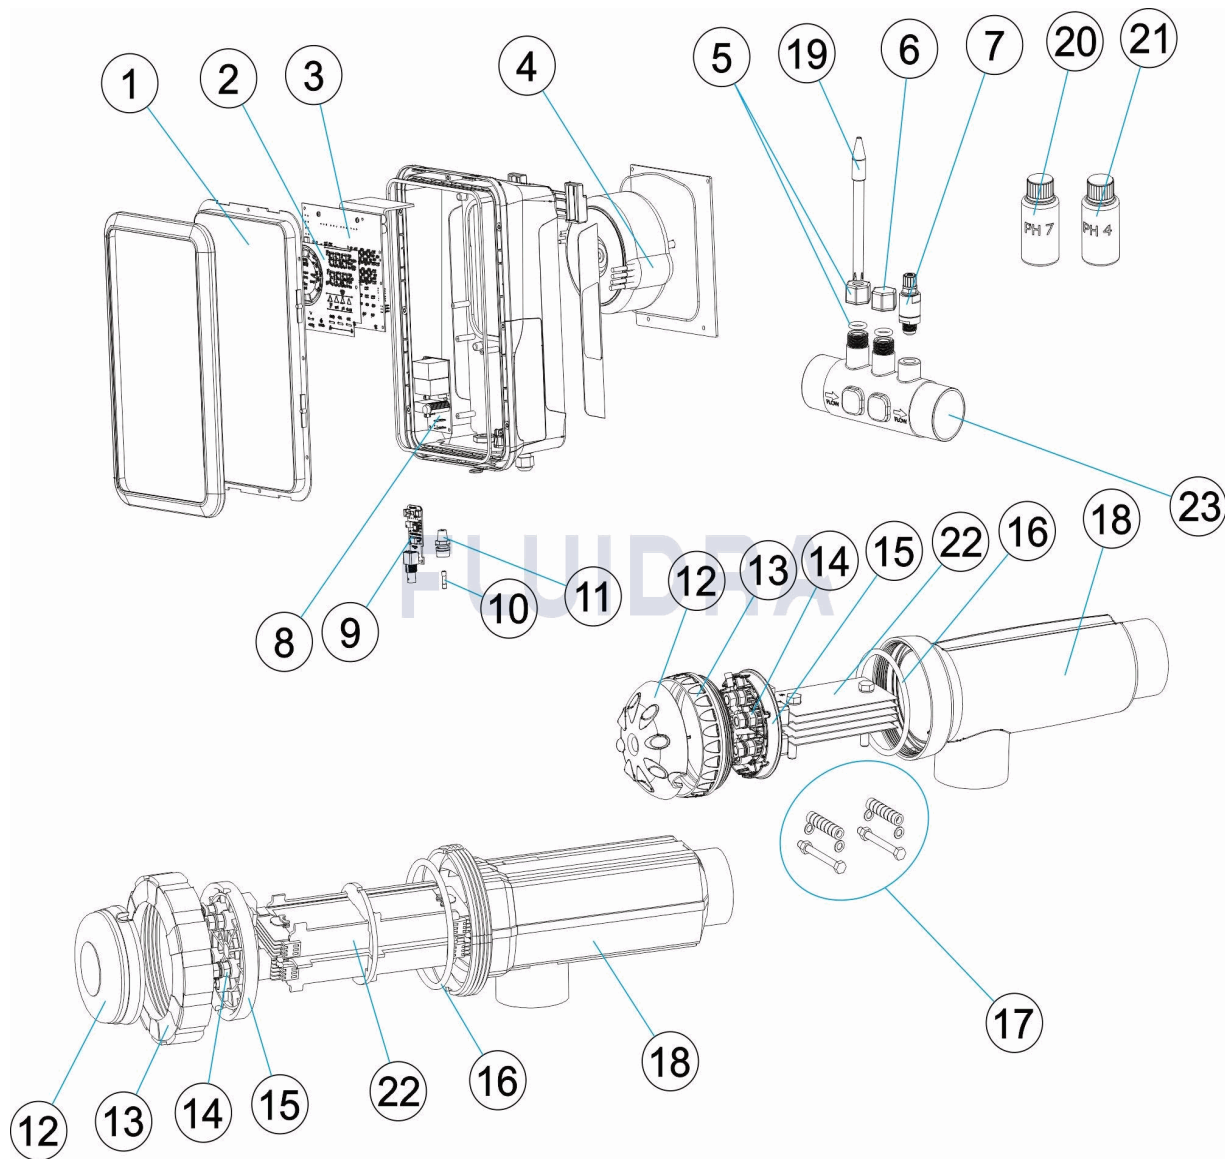

CODICE 70058, 70060, 70062, 70063, 70064, 70083, 70084, 70085, 70086, 70093

DESCRIZIONE: SMART NEXT

ITALIANO

POS	CODICE	DESCRIZIONE	QUANTITA'	POS	CODICE	DESCRIZIONE	QUANTITA'
1	4408060156	COPERCHIO ANTERIORE NERO		6	* 4408060121	TAPPO NERO PICCOLO + GUARNIZIONE	
2	4408060157	TASTIERA SMART NEXT		7	* 4408040068	VALVOLA INIEZIONE PH-MINUS 3/8"	
3	* 4408040287	CARTA POTENZA SMN-7		8	4408040292	PBA FILTRO	
3	* 4408040288	CARTA POTENZA SMN-12		9	* 4408040293	PBA PH	
3	* 4408040289	CARTA POTENZA SMN-21		10	* 4408041112	FUSIVILE 1A	
3	* 4408040290	CARTA POTENZA SMN-30		10	* 4408041113	FUSIVILE 2A	
3	* 4408040291	CARTA POTENZA SMN-40		10	* 4408041114	FUSIVILE 3A	
4	* 4408040265	TRANSFORMATORE POTENZA 110 VA		10	* 4408041204	FUSIVILE 4A	
4	* 4408040266	TRANSFORMATORE POTENZA 190 VA		11	4408040523	PORTAFUSIBILI 5X20 CORPO	
4	* 4408040267	TRANSFORMATORE POTENZA 230 VA		12	* 4408041117	COPERCHIO PROTEZIONE CONTATTI	
4	* 4408040268	TRANSFORMATORE POTENZA 340 VA		12	* 4408040509	PROTECTORE CONTATTI	
4	* 4408040269	TRANSFORMATORE POTENZA 440 VA		13	* 4408041123	ANELLO FILETTATO CELLA	
5	* 4408040604	PORTAELETTODO PE 12M/M. X 1/2"		13	* 4408040508	GHIERA CHIUSURA CELLA	

* SI FACCIA RIFERIMENTO AL FOGLIO DELLE OSSERVAZIONI